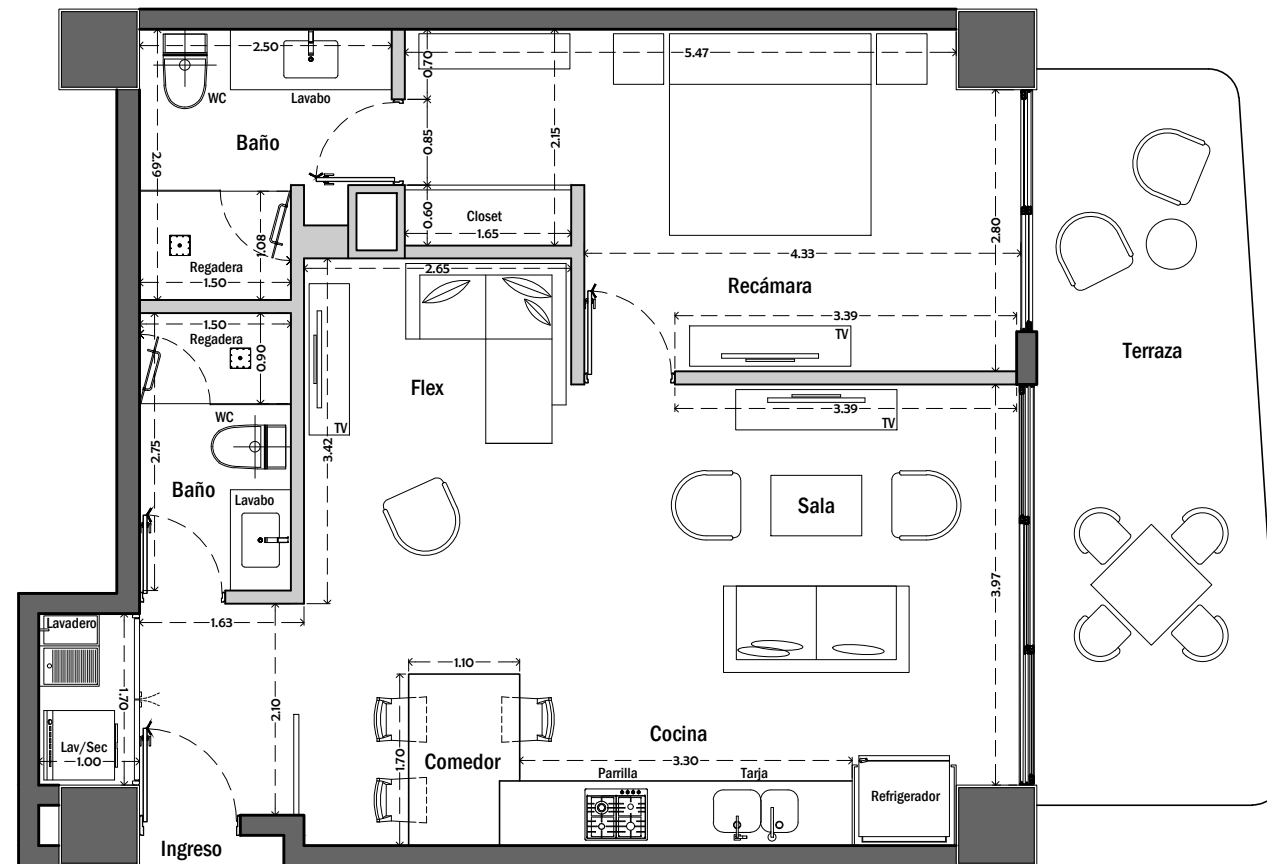

BUCERIAS
 BEACHFRONT
 CONDOMINIUMS BY HEVA

UNIDAD 10

1 BD + 2 BT + DEN
 Interior: 79.73 m²
 Terraza: 16.21 m²
 Total: 95.94 m²